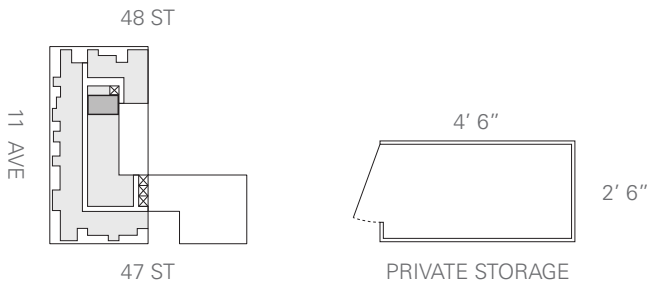

# RESIDENCE 901

Bed	1
Bath	1
Area	698 SQ.FT. / 65 SQ.M.
Storage	11 SQ.FT. / 1 SQ.M.