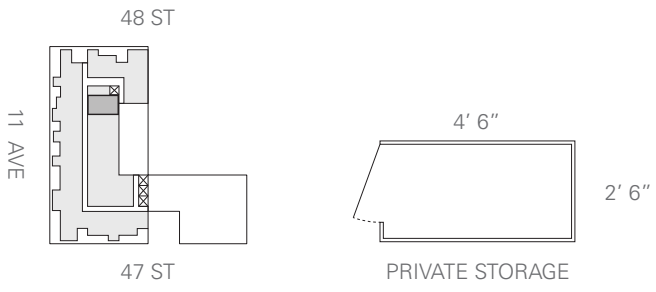

RESIDENCE 1201

Bed	1
Bath	1
Area	698 SQ.FT. / 65 SQ.M.
Storage	11 SQ.FT. / 1 SQ.M.