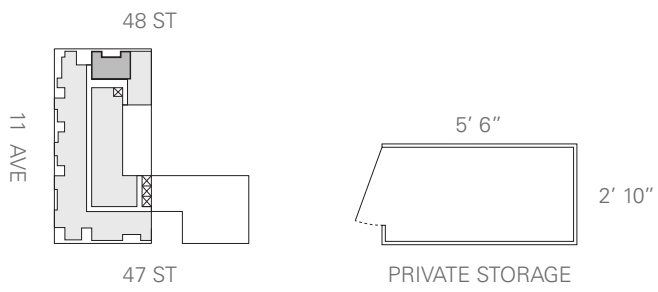

RESIDENCE 913

Bed	2
Bath	2.5
Interior	920 SQ.FT. / 85 SQ.M.
Exterior	241 SQ.FT. / 22 SQ.M.
Storage	16 SQ.FT. / 1 SQ.M.