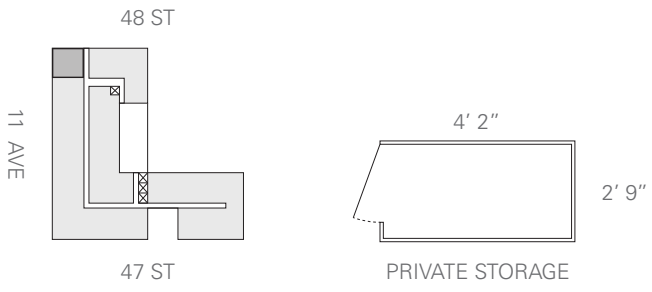

# RESIDENCE 626

Bed	2
Bath	2
Area	1022 SQ.FT. / 95 SQ.M.
Storage	11 SQ.FT. / 1 SQ.M.