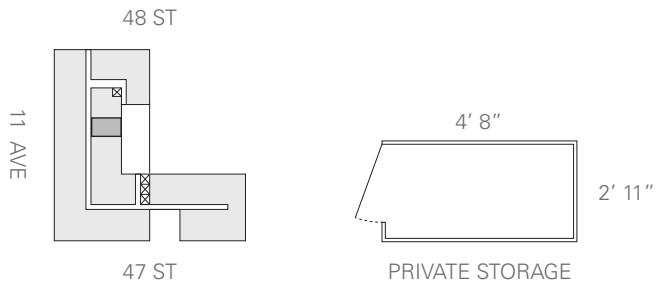

RESIDENCE 602

Bed	1
Bath	1
Area	665 SQ.FT. / 62 SQ.M.
Storage	14 SQ.FT. / 1 SQ.M.